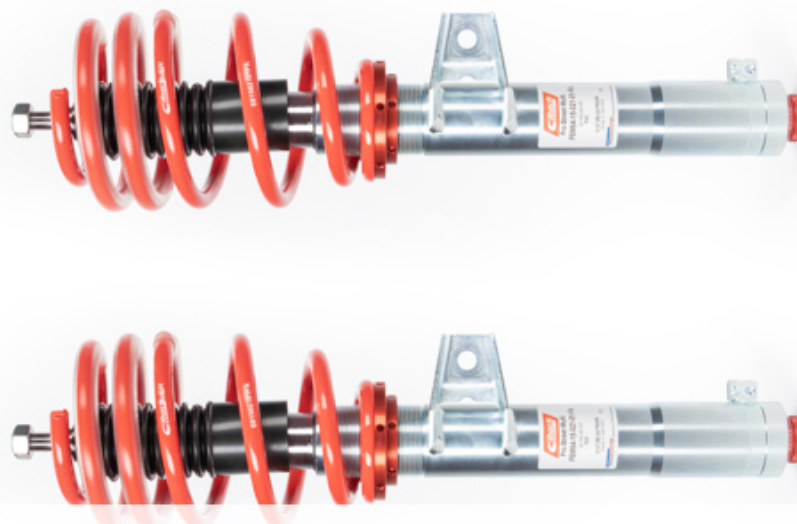


Part Number	PSM69-15-021-01-22
Parts Description	Pro-Street-Multi
Packing unit	1
Quantity per PU	1
Parts state	no longer deliverable by the manufacturer
EAN	4050278085946

Utility numbers

69150210122

Images

Abbildung ähnlich | Illustration similar

PRO-STREET-MULTI

Performance Gewindefahrwerke
Performance Coilovers Suspension System

PSM69-15-021-01-22

Images

PSM69-15-021-01-22

PSM69-15-021-01-22

Images